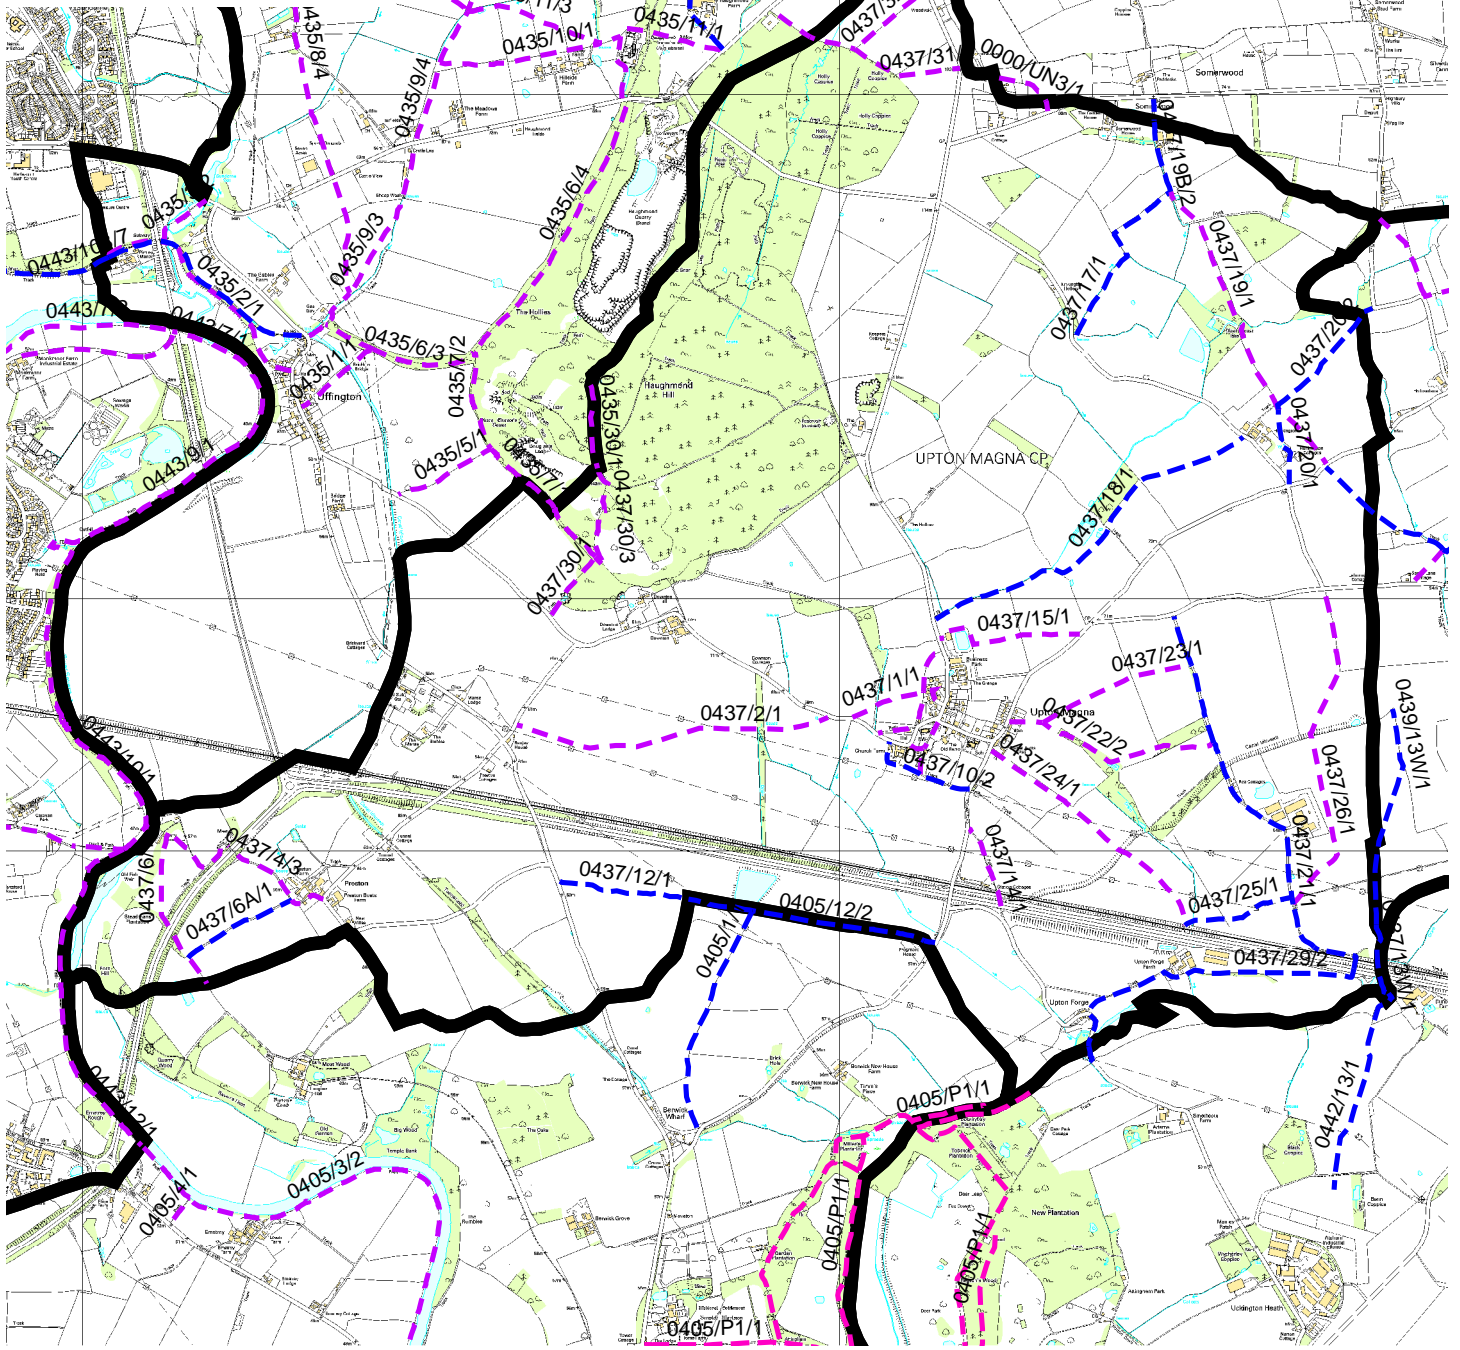

Upton Magna Public Rights of Way

Legend

-  Footpath
-  Permissive Footpath
-  Bridleway
-  Permissive Bridleway
-  Res Byway
-  BOAT

The Shirehall, Abbey Foregate
Shrewsbury, Shropshire, SY2 6ND

The public rights of way information provided in this dataset is a working copy and has been taken from Shropshire Council's Definitive Map. It is not the Definitive Map and cannot be regarded as the legal record of public rights of way. It is guidance provided for indicative purposes only. This is particularly important when there are legal consequences arising from information obtained from the Map. The Definitive Map may be viewed at the Shirehall.

Scale: 1:30,000

(c) Crown copyright. All rights reserved.
Shropshire Council 100049049. 2011

Map produced by on 01/02/2011.mxd